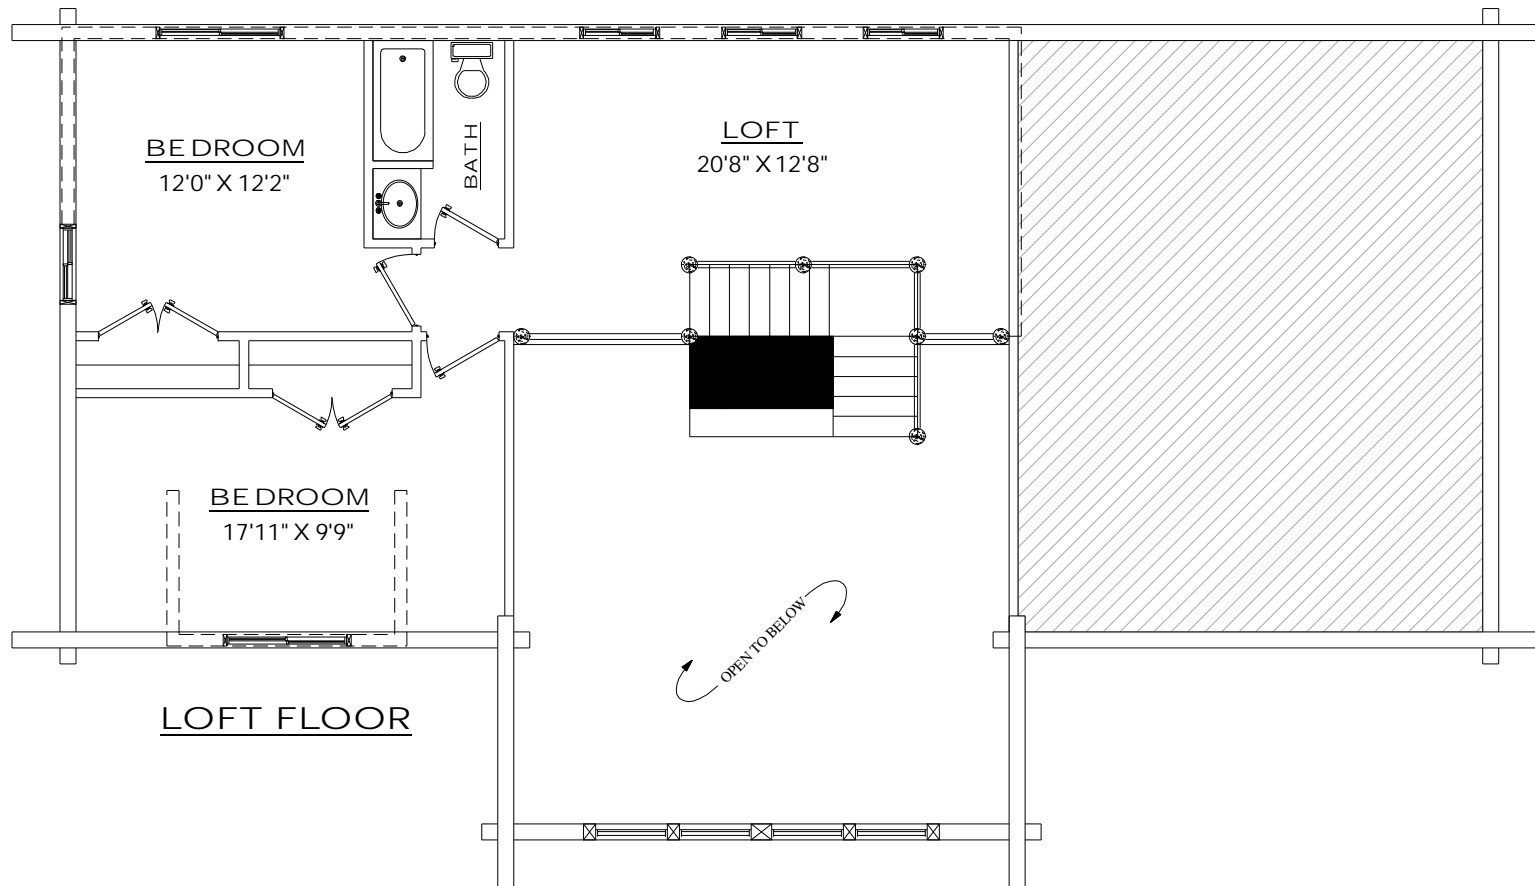

2734 West Rasmussen RD.
Park City, Utah 84098

TETONPEAKS
PAGE 1 of 3

WEB: www.AMERICANLOG.com

E-MAIL: info@AmericanLog.com

OFFICE: (435) 655-9886

TOLL FREE: 1-888-655-9886

CELL: (801) 628-9422

*** FLOOR PLANS ARE THE PROPERTY OF AMERICAN CLASSIC LOG HOMES, INC. AND ARE PROTECTED UNDER UNITED STATES COPYRIGHT LAWS.