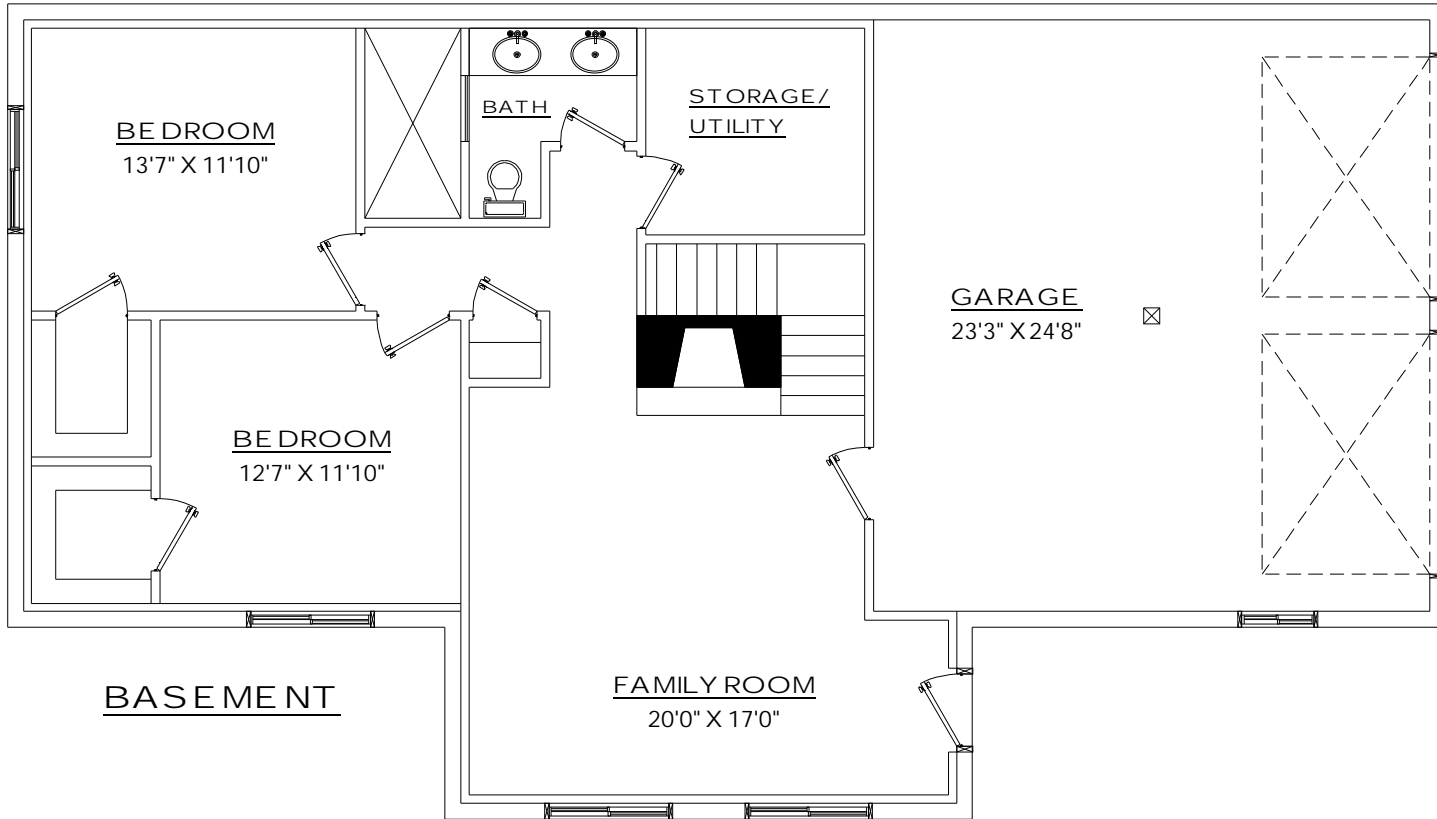

2734 West Rasmussen RD.
Park City, Utah 84098

TETON PEAKS
PAGE 3 of 3

WEB: www.AMERICANLOG.com   E-MAIL: info@AmericanLog.com   OFFICE: (435) 655-9886   TOLL FREE: 1-888-655-9886   CELL: (801) 628-9422

*** FLOOR PLANS ARE THE PROPERTY OF AMERICAN CLASSIC LOG HOMES, INC. AND ARE PROTECTED UNDER UNITED STATES COPYRIGHT LAWS.