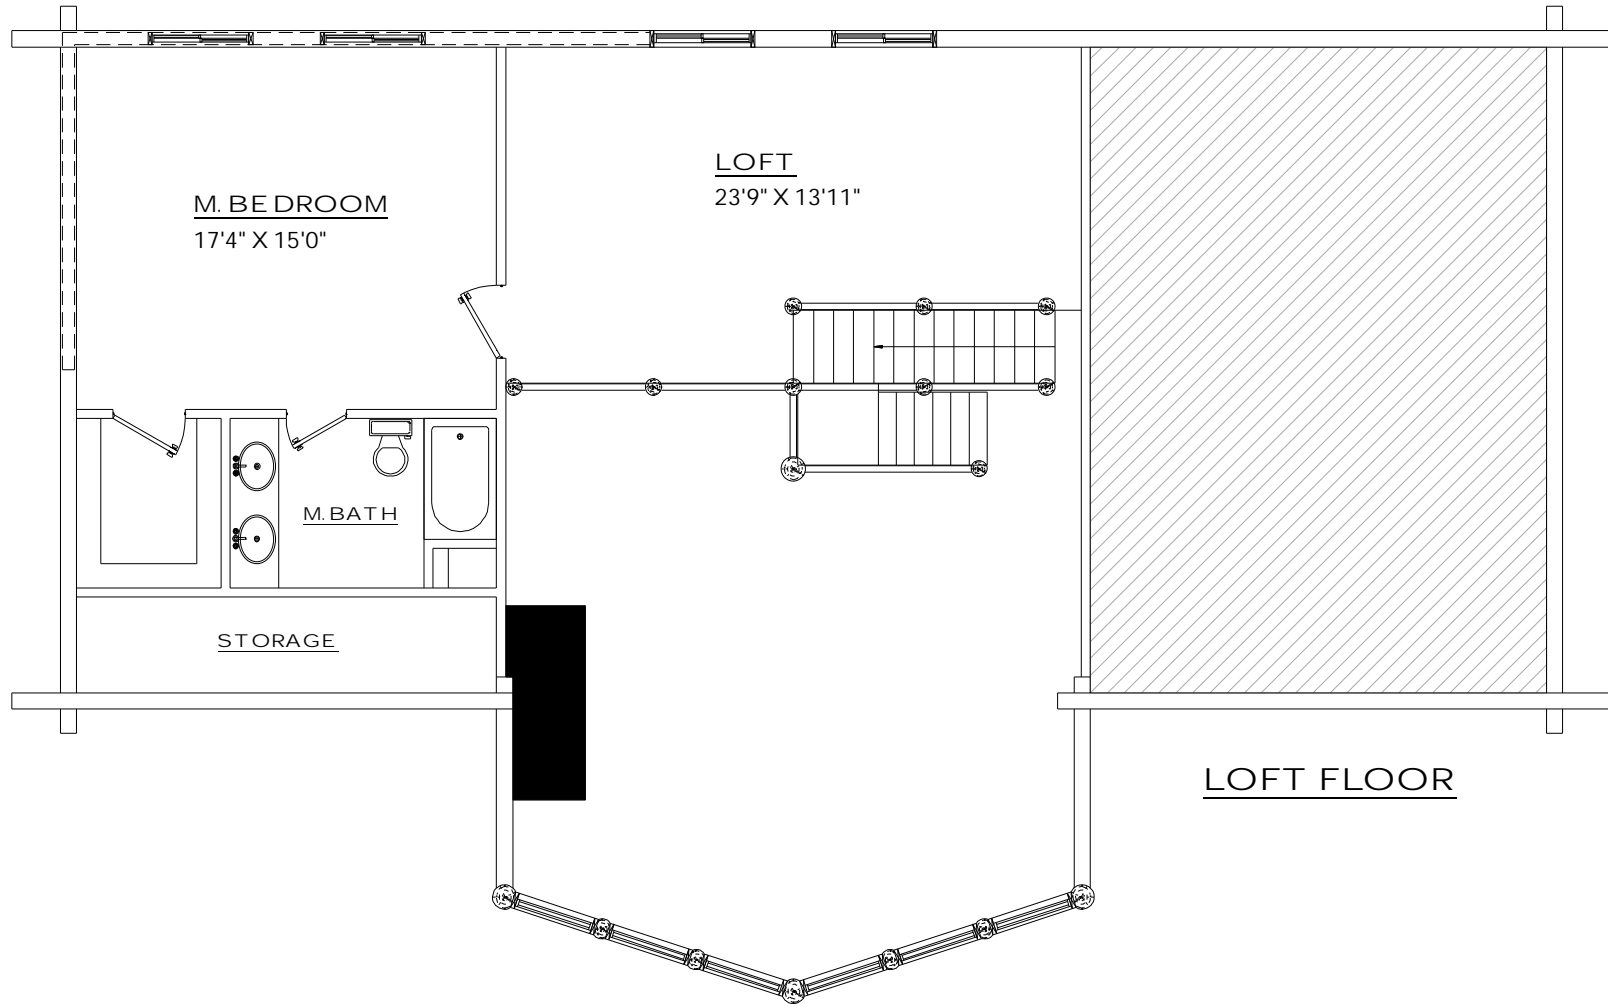

TOLL FREE: 1-888-655-9886

CELL: (801) 628-9422

\*\*\* FLOOR PLANS ARE THE PROPERTY OF AMERICAN CLASSIC LOG HOMES, INC. AND ARE PROTECTED UNDER UNITED STATES COPYRIGHT LAWS.

2734 West Rasmussen RD.  
Park City, Utah 84098