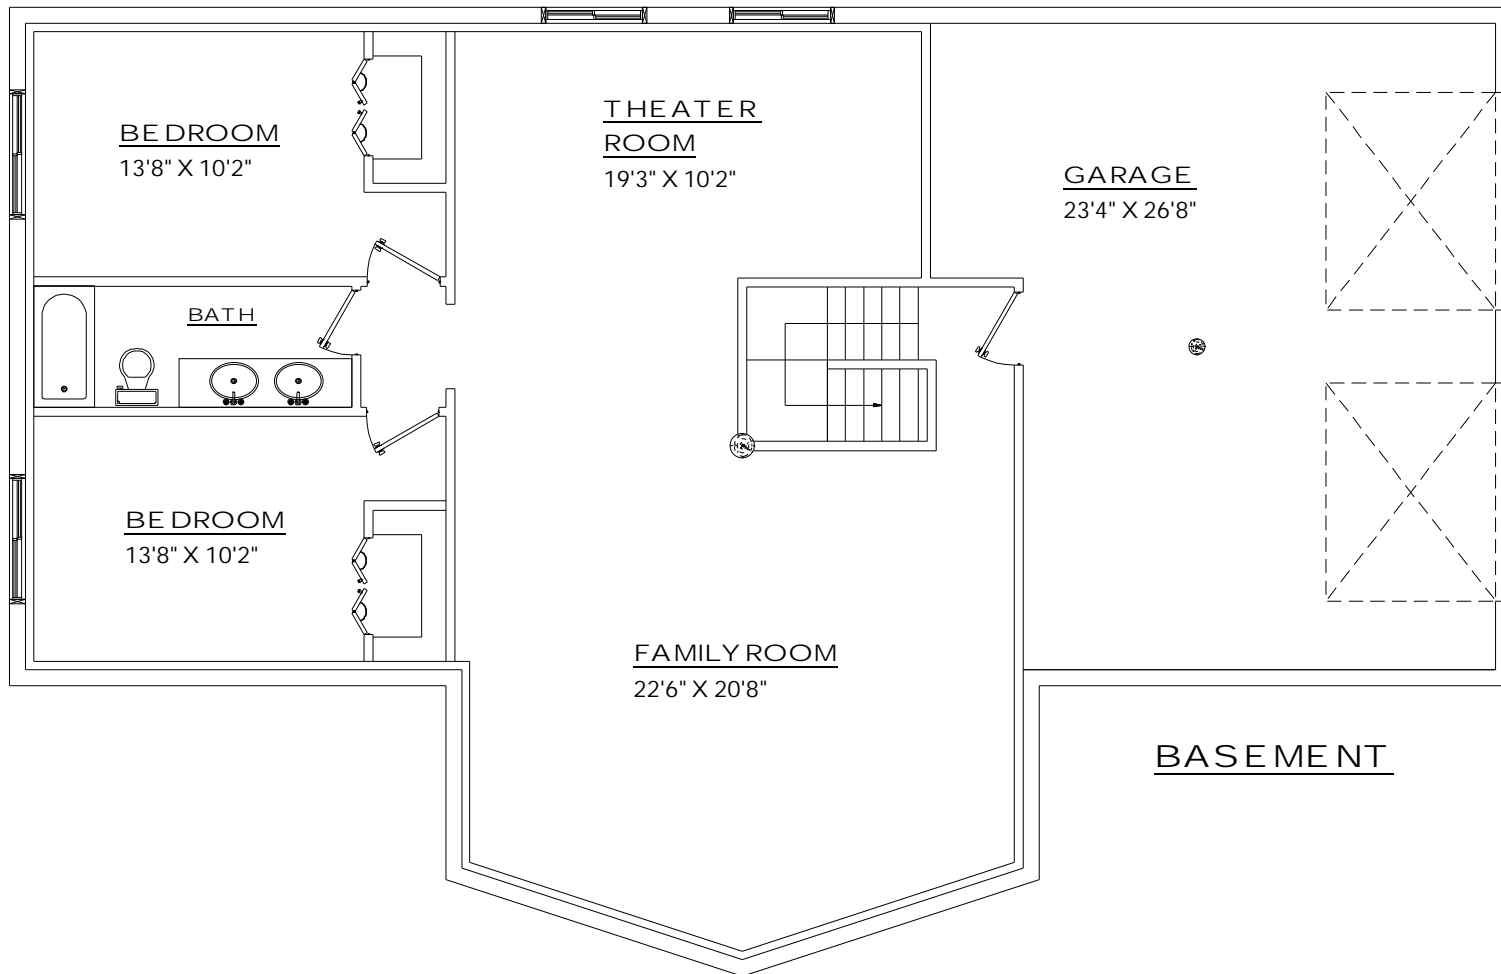

\*\*\* FLOOR PLANS ARE THE PROPERTY OF AMERICAN CLASSIC LOG HOMES, INC. AND ARE PROTECTED UNDER UNITED STATES COPYRIGHT LAWS.

2734 West Rasmussen RD.  
Park City, Utah 84098

RIDGECREST  
PAGE 3 of 3

WEB: [www.AMERICANLOG.com](http://www.AMERICANLOG.com)