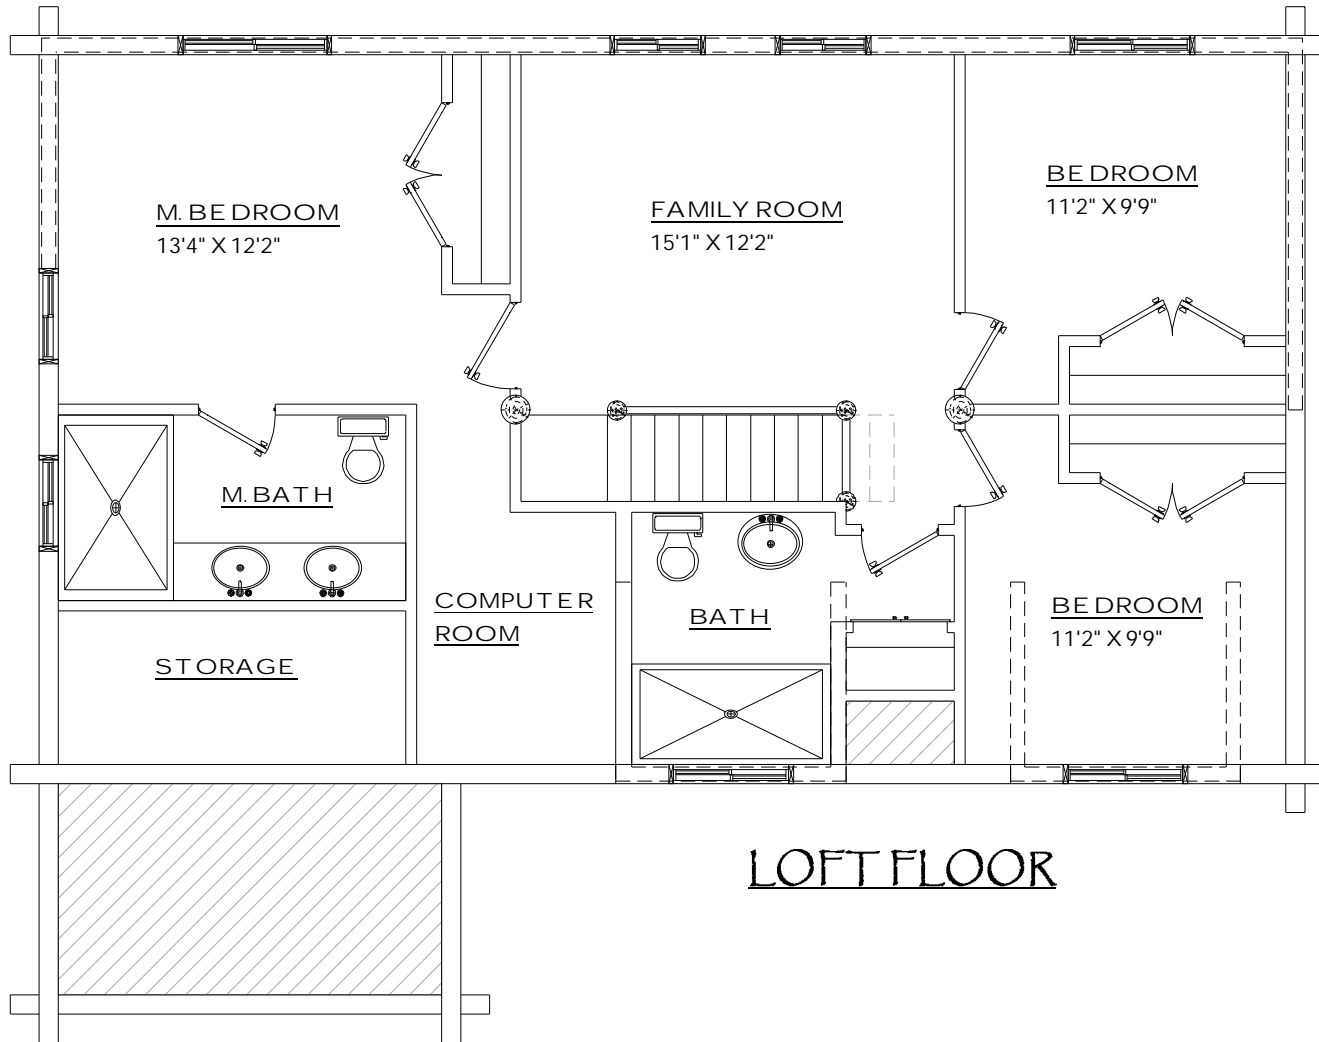

LOFT FLOOR

2734 West Rasmussen RD.
Park City, Utah 84098

PALISADES
PAGE 2 of 3

WEB: www.AMERICANLOG.com

E-MAIL: info@AmericanLog.com

OFFICE: (435) 655-9886

TOLL FREE: 1-888-655-9886

CELL: (801) 628-9422