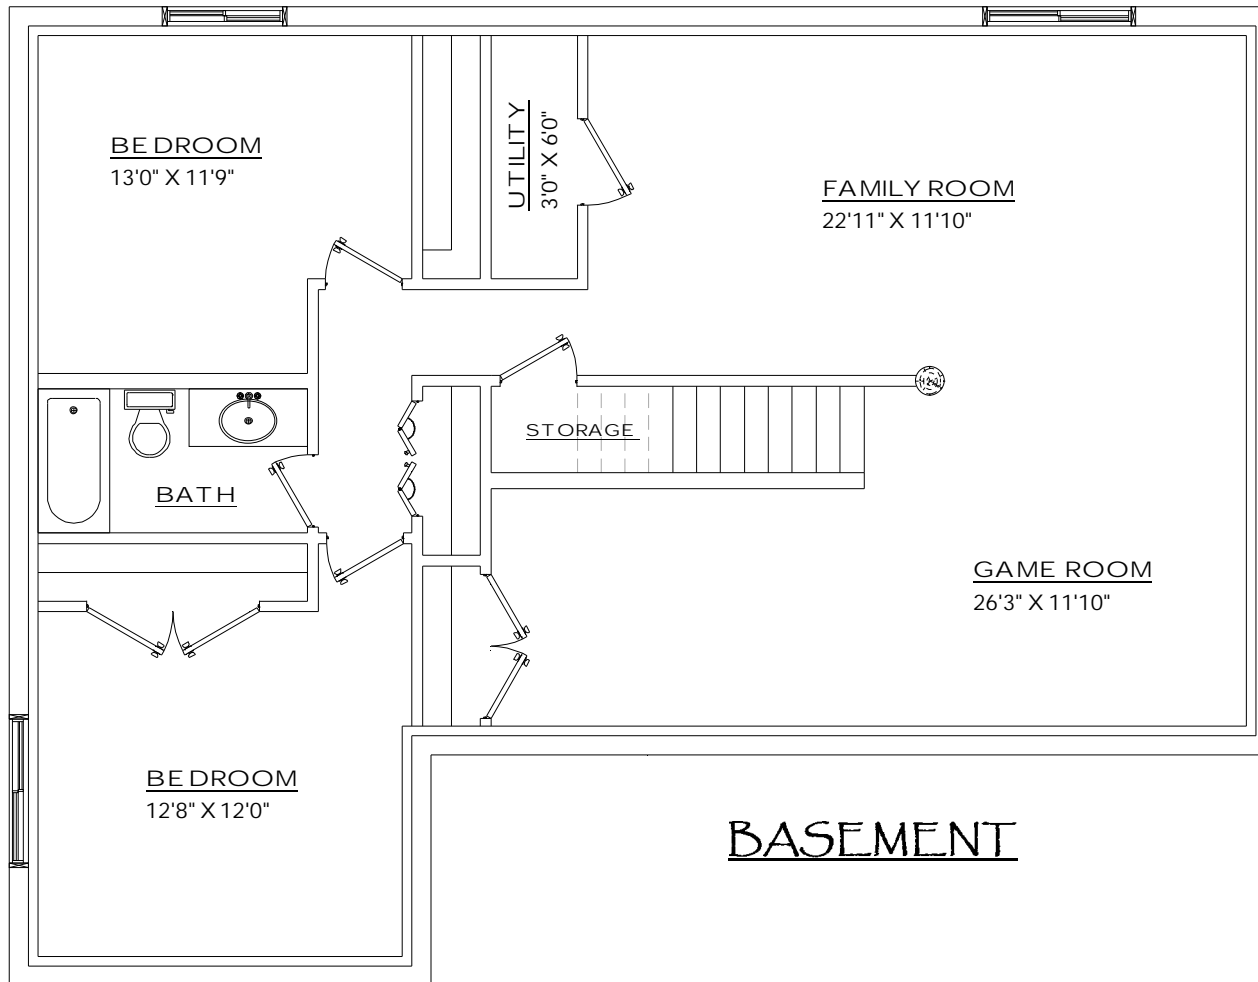

*** FLOOR PLANS ARE THE PROPERTY OF AMERICAN CLASSIC LOG HOMES, INC. AND ARE PROTECTED UNDER UNITED STATES COPYRIGHT LAWS.

2734 West Rasmussen RD.
Park City, Utah 84098

PALISADES
PAGE 3 of 3

WEB: www.AMERICANLOG.com