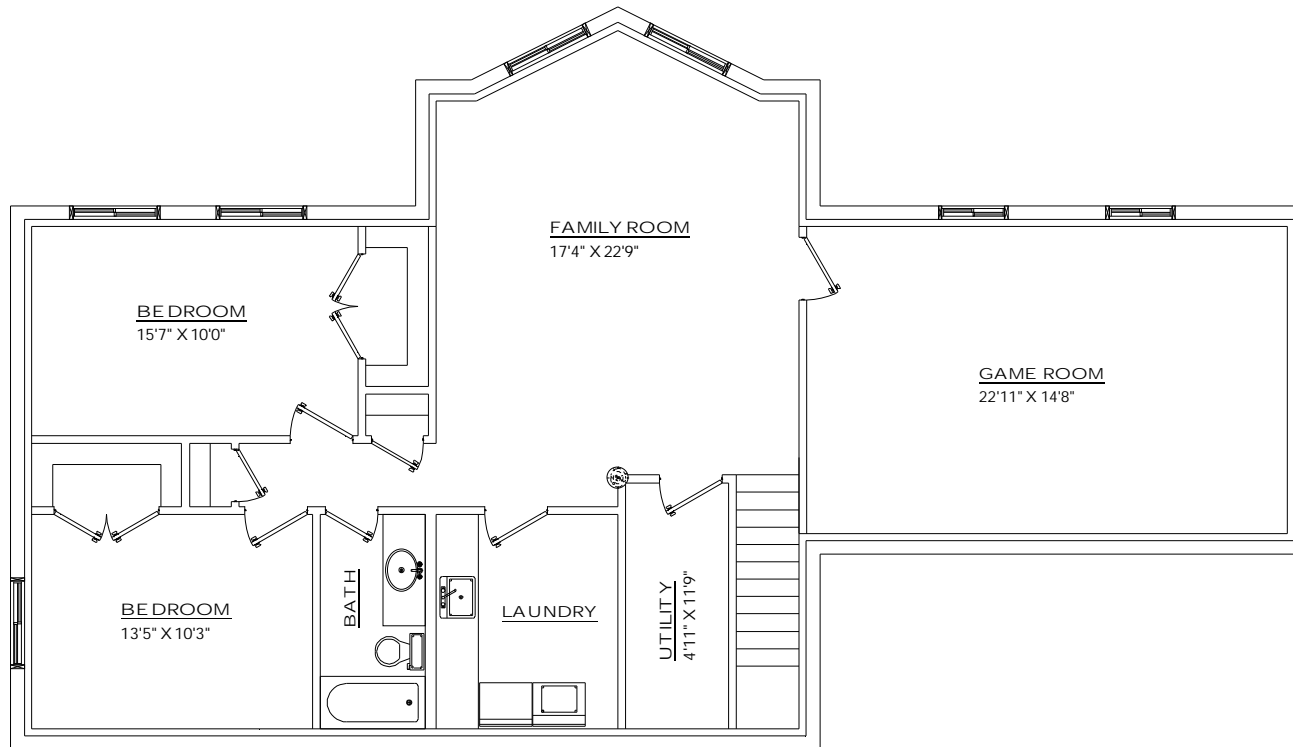

*** FLOOR PLANS ARE THE PROPERTY OF AMERICAN CLASSIC LOG HOMES, INC. AND ARE PROTECTED UNDER UNITED STATES COPYRIGHT LAWS.

BASEMENT

2734 West Rasmussen RD.
Park City, Utah 84098

OAKRIDGE
PAGE 2 of 2

WEB: www.AMERICANLOG.com