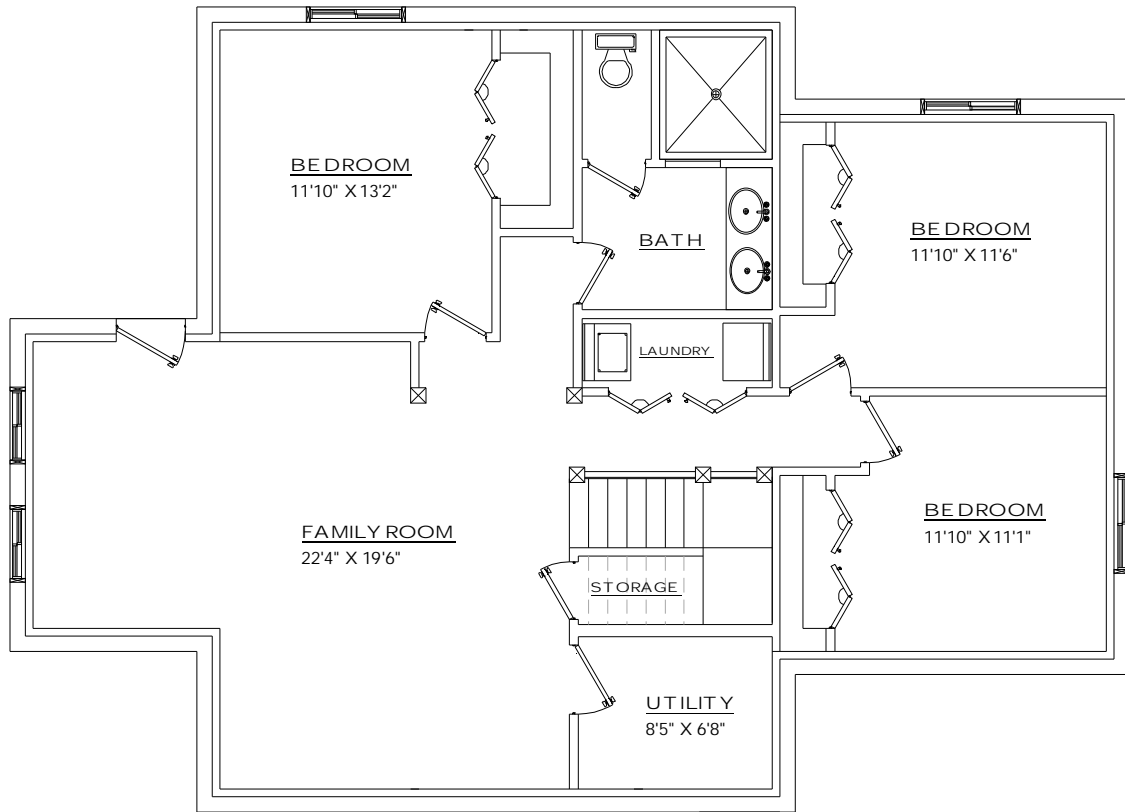

DEERMOUNTAIN II
PAGE 1 of 2

WEB: www.AMERICANLOG.com E-MAIL: info@AmericanLog.com OFFICE: (435) 655-9886 TOLL FREE: 1-888-655-9886 CELL: (801) 628-9422

*** FLOOR PLANS ARE THE PROPERTY OF AMERICAN CLASSIC LOG HOMES, INC. AND ARE PROTECTED UNDER UNITED STATES COPYRIGHT LAWS.